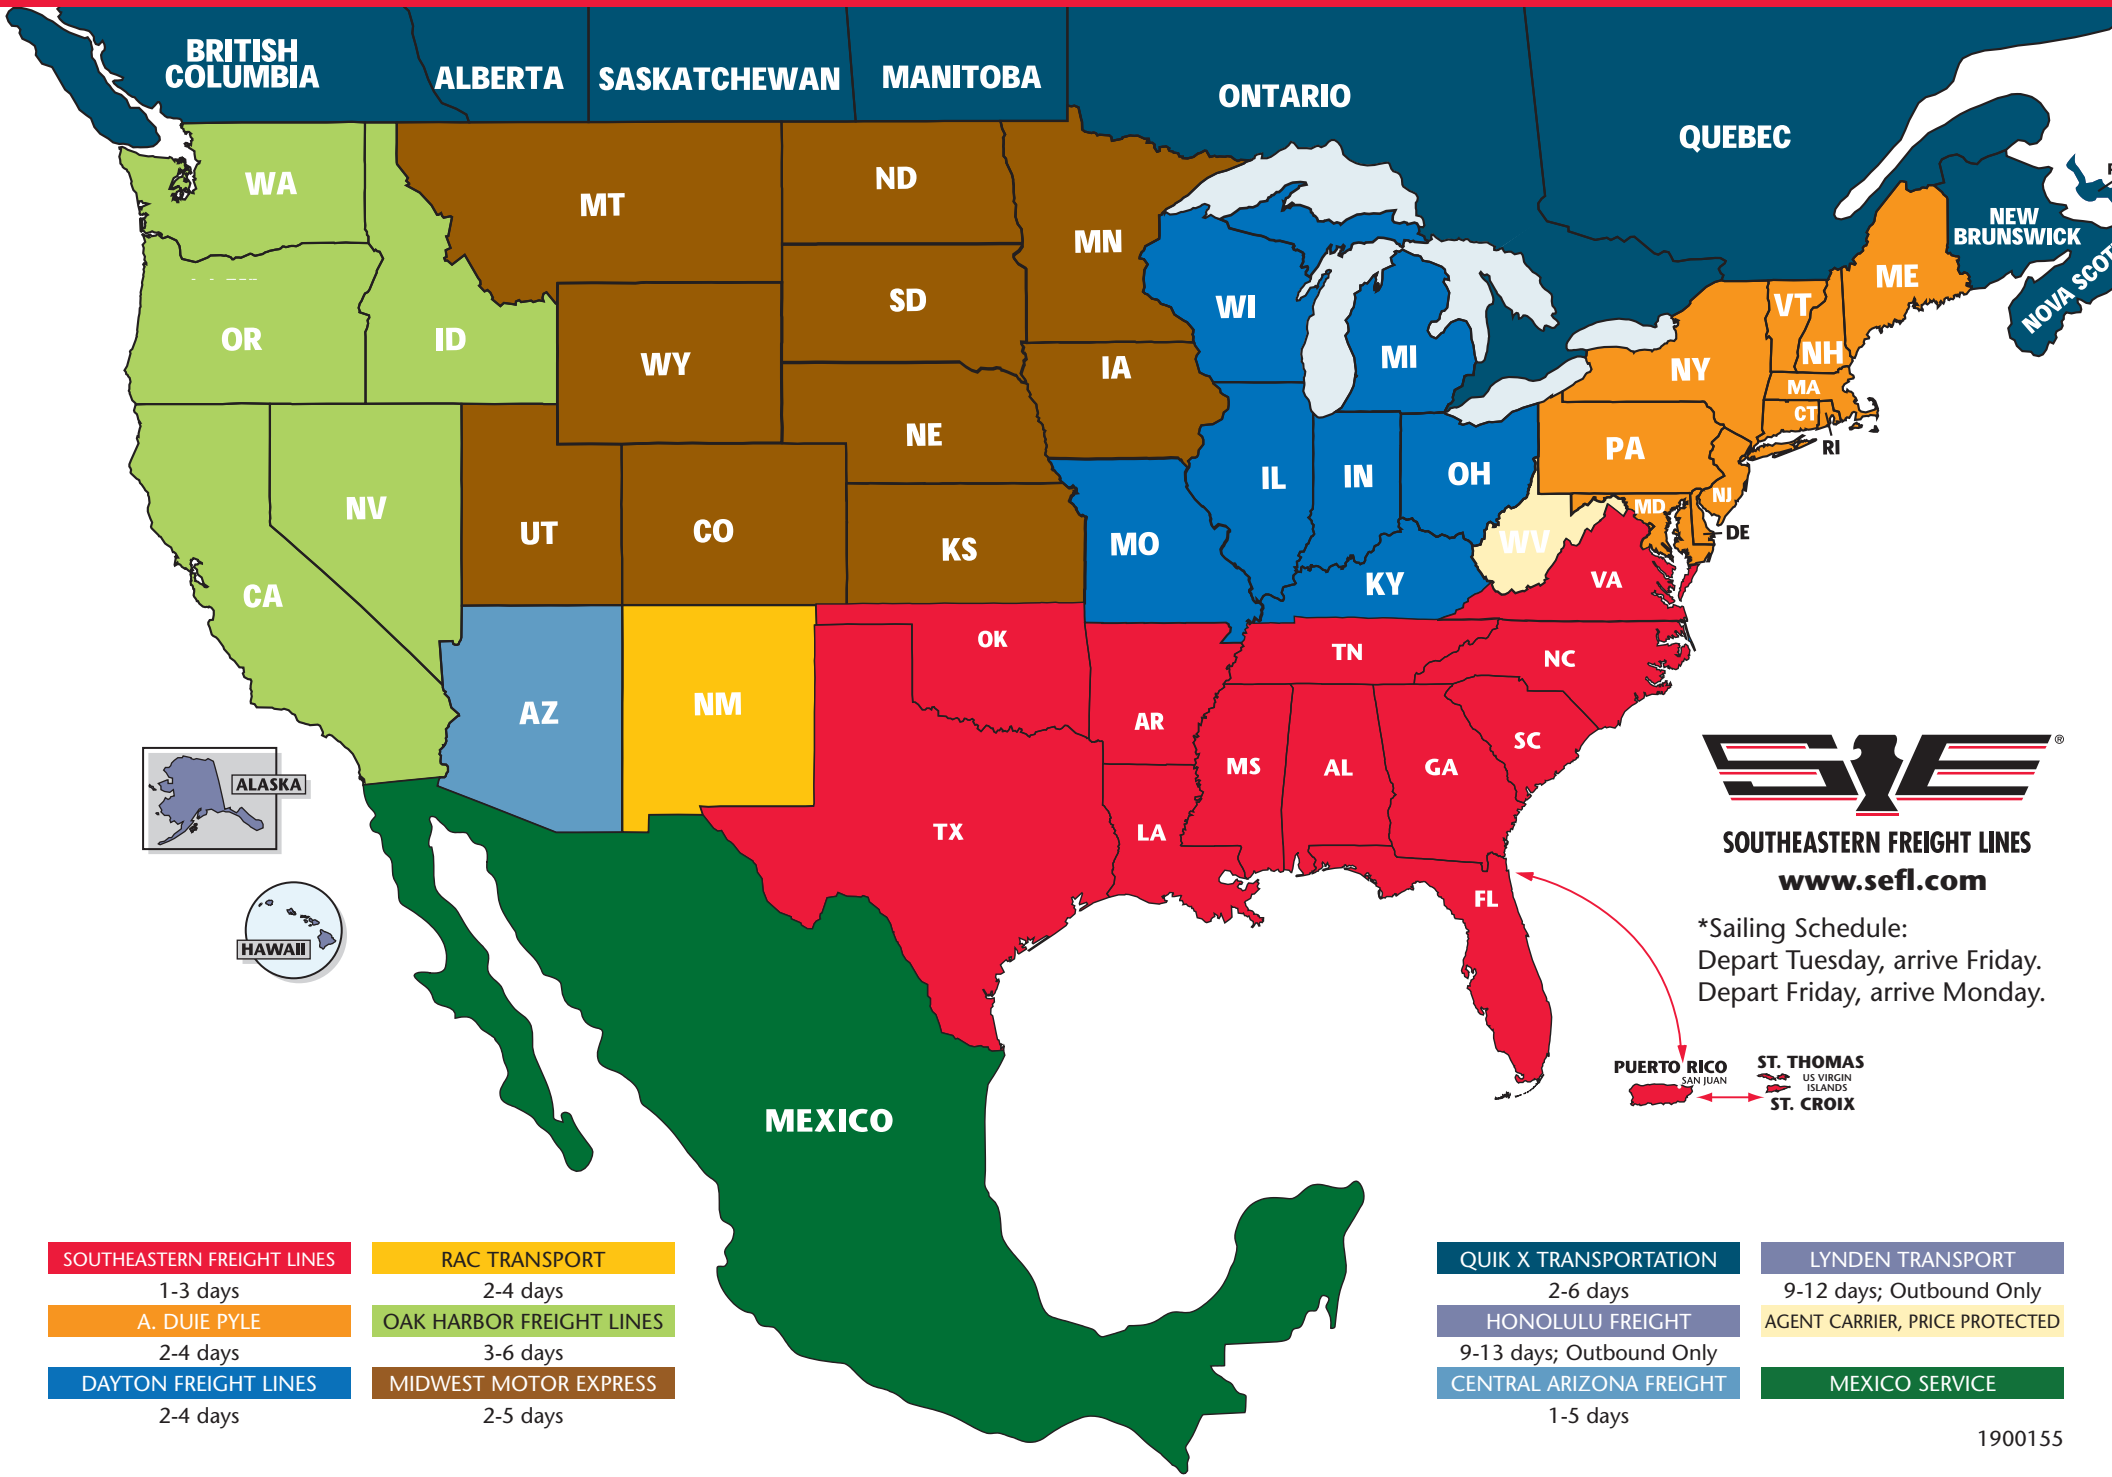

Southeastern Freight Lines Transit Times

SOUTHEASTERN FREIGHT LINES
www.sefl.com

*Sailing Schedule:
 Depart Tuesday, arrive Friday.
 Depart Friday, arrive Monday.

PUERTO RICO
 SAN JUAN

ST. THOMAS
 US VIRGIN ISLANDS
 ST. CROIX

SOUTHEASTERN FREIGHT LINES
 1-3 days

A. DUJIE PYLE
 2-4 days

DAYTON FREIGHT LINES
 2-4 days

RAC TRANSPORT
 2-4 days

OAK HARBOR FREIGHT LINES
 3-6 days

MIDWEST MOTOR EXPRESS
 2-5 days

QUIK X TRANSPORTATION
 2-6 days

HONOLULU FREIGHT
 9-13 days; Outbound Only

CENTRAL ARIZONA FREIGHT
 1-5 days

LYNDEN TRANSPORT
 9-12 days; Outbound Only
 AGENT CARRIER, PRICE PROTECTED

MEXICO SERVICE